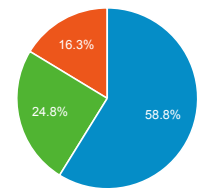

Visits by Traffic Type

■ organic ■ direct ■ referral