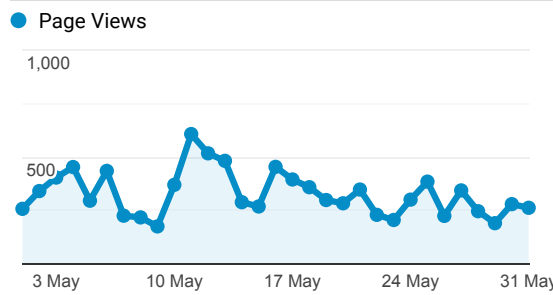

Thomas Gray Archive - Dashboard

1 May 2021 - 31 May 2021

All Users
100.00% Sessions

Sessions

5,603
% of Total: 100.00% (5,603)

Visitors

4,242
% of Total: 100.00% (4,242)

Avg. Visit Duration

00:01:49
Avg for View: 00:01:49 (0.00%)

Pageviews by Page

Page	Page Views
/cgi-bin/display.cgi?text=elcc	3,495
/index.shtml	1,101
/cgi-bin/display.cgi?text=odec	305
/resources/bio.shtml	302
/cgi-bin/display.cgi?text=bapo	215
/cgi-bin/display.cgi?text=pppo	204
/texts/poems.shtml	179
/resources/findaid.shtml	158
/about/index.shtml	153
/help/index.shtml	137

Pageviews by Page

Page	Page Views
/cgi-bin/display.cgi?text=elcc	3,495
/index.shtml	1,101
/cgi-bin/display.cgi?text=odec	305
/resources/bio.shtml	302
/cgi-bin/display.cgi?text=bapo	215
/cgi-bin/display.cgi?text=pppo	204
/texts/poems.shtml	179

Pageviews

10,121
% of Total: 100.00% (10,121)

Pageviews