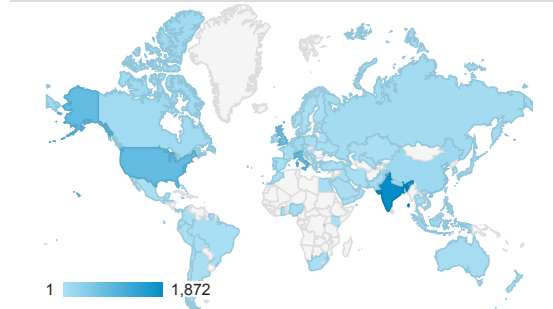

Sessions

Visits and Pages / Visit by Browser

Browser	Sessions	Pages/Session
Chrome	3,597	1.75
Safari	1,015	1.34
Firefox	278	4.91
Edge	146	2.34
Android Browser	113	1.00
Samsung Internet	103	1.52
(not set)	89	1.00
UC Browser	56	1.04

Visits and Pageviews by Mobile

Mobile (Including Tablet)	Sessions	Page Views
Yes	3,077	4,171
No	2,526	5,950

Visits by Traffic Type

■ organic ■ direct ■ referral ■ twitter