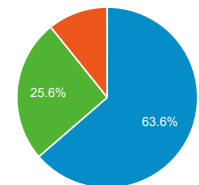

Visits by Traffic Type

■ organic ■ direct ■ referral ■ twitter