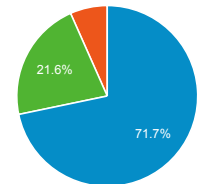

Pageviews by Page

Page	Page Views
/cgi-bin/display.cgi?text=elcc	2,652
/index.shtml	633
/cgi-bin/display.cgi?collection=letters&author=Gray,+Thomas,+1716-1771&addressee=all&mentio	

Pageviews

9,383
% of Total: 100.00% (9,383)

Pageviews

Sessions

Visits and Pages / Visit by Browser

Browser	Sessions	Pages/Session
Chrome	3,403	1.96
Safari	732	1.66
Firefox	198	3.06
Mozilla Compatible Agent	146	1.01
Edge	105	1.67
Android Browser	84	1.01
Samsung Internet	61	1.56
Android WebView	50	1.42

Visits and Pageviews by Mobile

Mobile (Including Tablet)	Sessions	Page Views
Yes	3,249	4,454
No	1,728	4,929

Visits by Traffic Type

■ organic ■ direct ■ referral

t&addressee=all&mentio ns=all&mentions2=all&m entions3=all&mentions 4=all&dateletfrom=173 4&dateletto=1771&placel et=all&holding=all	610
/cgi-bin/display.cgi?tex t=pppo	553
/texts/poems.shtml	444
/cgi-bin/display.cgi?tex t=bapo	370
/resources/bio.shtml	257
/cgi-bin/display.cgi?tex t=odec	162
/cgi-bin/display.cgi?tex t=odfc	104
/texts/letters.shtml	104