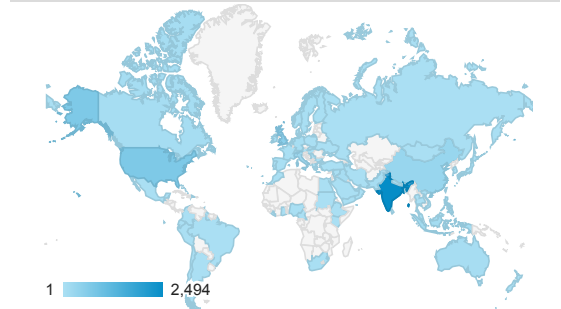

Pageviews by Page

Page	Page Views
/cgi-bin/display.cgi?text=elcc	2,652
/index.shtml	633
/cgi-bin/display.cgi?collection=letters&author=Gray,+Thomas,+1716-1771&addressee=all&mentio	

Pageviews

9,383
% of Total: 100.00% (9,383)

Pageviews

Sessions

Visits and Pages / Visit by Browser

Browser	Sessions	Pages/Session
Chrome	3,403	1.96
Safari	732	1.66
Firefox	198	3.06
Mozilla Compatible Agent	146	1.01
Edge	105	1.67
Android Browser	84	1.01
Samsung Internet	61	1.56
Android WebView	50	1.42