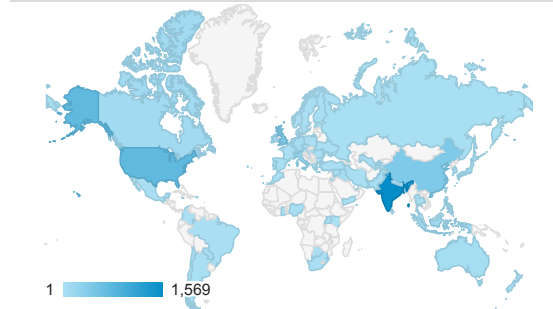

Pageviews by Page

Page	Page Views
/cgi-bin/display.cgi?text=elcc	2,161
/index.shtml	612
/cgi-bin/display.cgi?collection=letters&author=Gray,+Thomas,+1716-1771&addressee=all&mentio	

Pageviews

8,080
% of Total: 100.00% (8,080)

Pageviews

Sessions

Visits and Pages / Visit by Browser

Browser	Sessions	Pages/Session
Chrome	2,566	2.03
Safari	663	1.49
Mozilla Compatible Agent	297	1.00
Firefox	173	5.45
Android Browser	97	1.02
Edge	89	1.48
Samsung Internet	53	1.32
UC Browser	45	1.00