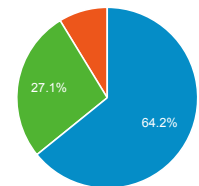

Visits by Traffic Type

organic direct referral