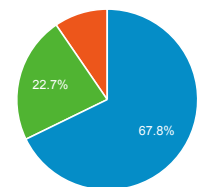

Pageviews by Page

Page	Page Views
/cgi-bin/display.cgi?text=elcc	3,353
/index.shtml	855
/resources/bio.shtml	319
/texts/poems.shtml	294
/search/index.shtml	257
/cgi-bin/display.cgi?text=odec	247
/texts/prose.shtml	193
/cgi-bin/display.cgi?text=pppo	176

Pageviews

10,280
% of Total: 100.00% (10,280)

Pageviews

Sessions

Visits and Pages / Visit by Browser

Browser	Sessions	Pages/Session
Chrome	3,435	1.51
Safari	1,159	1.23
Mozilla Compatible Agent	296	1.00
Firefox	256	10.73
Edge	140	1.58
Samsung Internet	79	1.49
UC Browser	62	1.02
Opera	42	1.40

Visits and Pageviews by Mobile

Mobile (Including Tablet)	Sessions	Page Views
Yes	3,176	4,096
No	2,417	6,184

Visits by Traffic Type

organic direct referral

t=pppo	170
/about/index.shtml	167
/cgi-bin/display.cgi?tex t=bapo	164