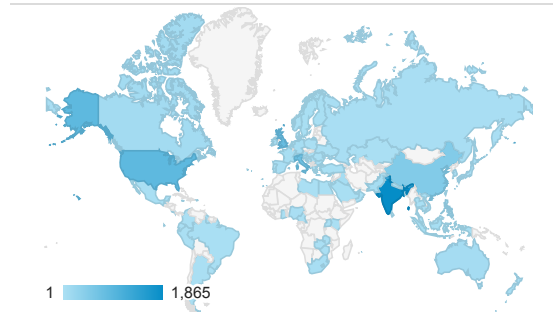

Pageviews by Page

Page	Page Views
/cgi-bin/display.cgi?text=elcc	3,353
/index.shtml	855
/resources/bio.shtml	319
/texts/poems.shtml	294
/search/index.shtml	257
/cgi-bin/display.cgi?text=odec	247
/texts/prose.shtml	193
/cgi-bin/display.cgi?text=pppo	176

Pageviews

10,280
% of Total: 100.00% (10,280)

Pageviews

Sessions

Visits and Pages / Visit by Browser

Browser	Sessions	Pages/Session
Chrome	3,435	1.51
Safari	1,159	1.23
Mozilla Compatible Agent	296	1.00
Firefox	256	10.73
Edge	140	1.58
Samsung Internet	79	1.49
UC Browser	62	1.02
Opera	42	1.40

Visits and Pageviews by Mobile

Mobile (Including Tablet)	Sessions	Page Views
Yes	3,176	4,096
No	2,417	6,184

Visits by Traffic Type

organic direct referral

t=pppo	170
/about/index.shtml	167
/cgi-bin/display.cgi?tex t=bapo	164