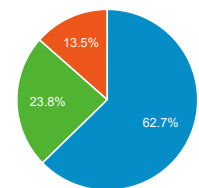

Pageviews by Page

Page	Page Views
/cgi-bin/display.cgi?text=elcc	3,454
/index.shtml	900
/cgi-bin/display.cgi?text=bapo	555
/resources/bio.shtml	305
/cgi-bin/display.cgi?text=odec	281
/cgi-bin/display.cgi?text=pppo	266

Pageviews

9,444
% of Total: 100.00% (9,444)

Pageviews

Sessions

Visits and Pages / Visit by Browser

Browser	Sessions	Pages/Session
Chrome	3,746	1.60
Safari	1,420	1.38
Mozilla Compatible Agent	419	1.03
Firefox	189	1.83
Edge	184	1.59
Samsung Internet	79	1.76
Opera	50	1.30
Android WebView	41	1.44

Visits and Pageviews by Mobile

Mobile (Including Tablet)	Sessions	Page Views
No	3,344	5,572
Yes	2,922	3,872

Visits by Traffic Type

■ organic ■ direct ■ referral

t=pppo	250
/texts/poems.shtml	251
/cgi-bin/display.cgi?tex t=odfc	175
/cgi-bin/display.cgi?tex t=otad	112
/cgi-bin/display.cgi?tex t=dooo	106