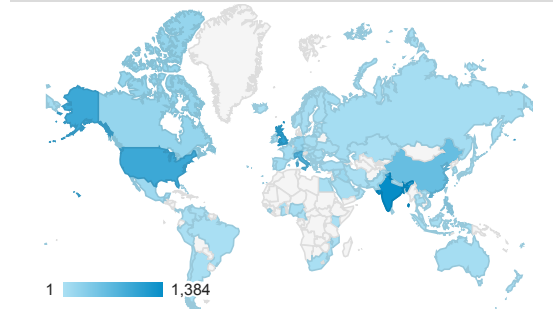

Pageviews by Page

Page	Page Views
/cgi-bin/display.cgi?text=elcc	3,454
/index.shtml	900
/cgi-bin/display.cgi?text=bapo	555
/resources/bio.shtml	305
/cgi-bin/display.cgi?text=odec	281
/cgi-bin/display.cgi?text=pppo	266

Pageviews

9,444
% of Total: 100.00% (9,444)

Pageviews

Sessions

Visits and Pages / Visit by Browser

Browser	Sessions	Pages/Session
Chrome	3,746	1.60
Safari	1,420	1.38
Mozilla Compatible Agent	419	1.03
Firefox	189	1.83
Edge	184	1.59
Samsung Internet	79	1.76
Opera	50	1.30
Android WebView	41	1.44

Visits and Pageviews by Mobile

Mobile (Including Tablet)	Sessions	Page Views
No	3,344	5,572
Yes	2,922	3,872

Visits by Traffic Type

■ organic ■ direct ■ referral

t=pppo	250
/texts/poems.shtml	251
/cgi-bin/display.cgi?tex t=odfc	175
/cgi-bin/display.cgi?tex t=otad	112
/cgi-bin/display.cgi?tex t=dooo	106