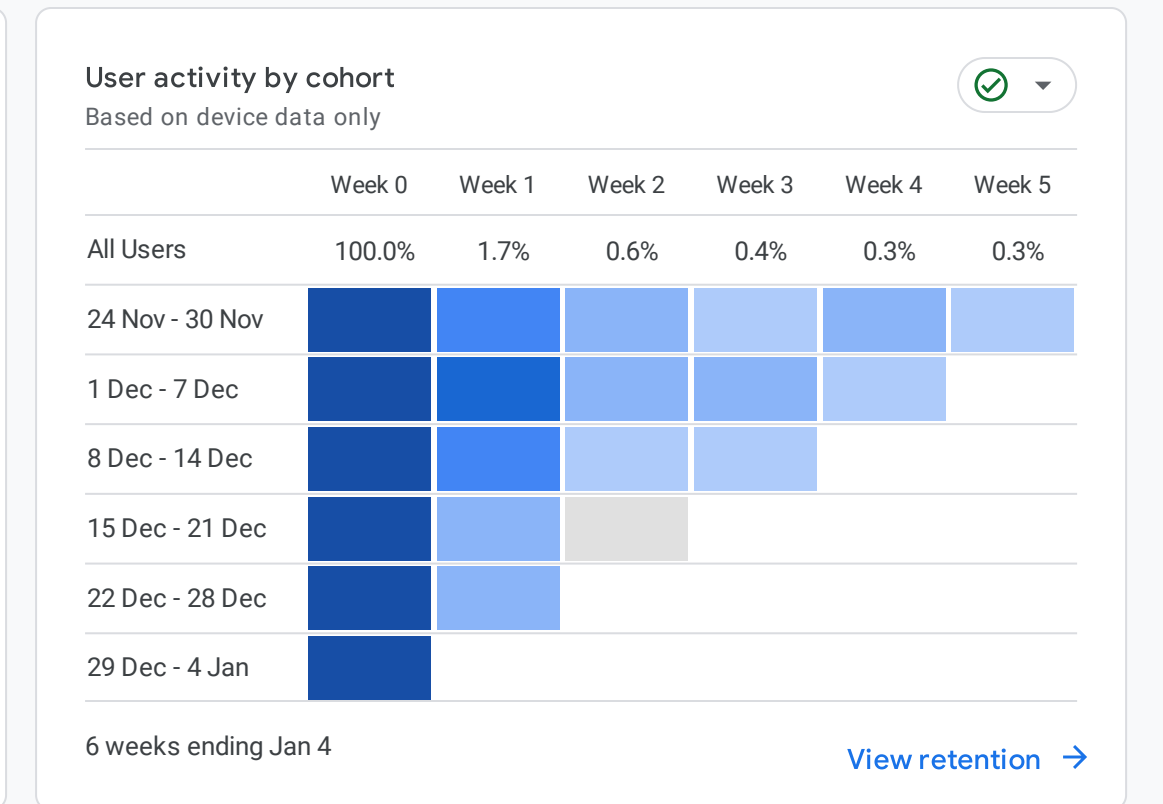

All Users [Add comparison](#)

Custom 1 Jan - 31 Dec 2024

Reports snapshot

WHERE DO YOUR NEW USERS COME FROM?

WHAT ARE YOUR TOP CAMPAIGNS?

HOW ARE ACTIVE USERS TRENDING?

HOW WELL DO YOU RETAIN YOUR USERS?

WHICH PAGES AND SCREENS GET THE MOST VIEWS?