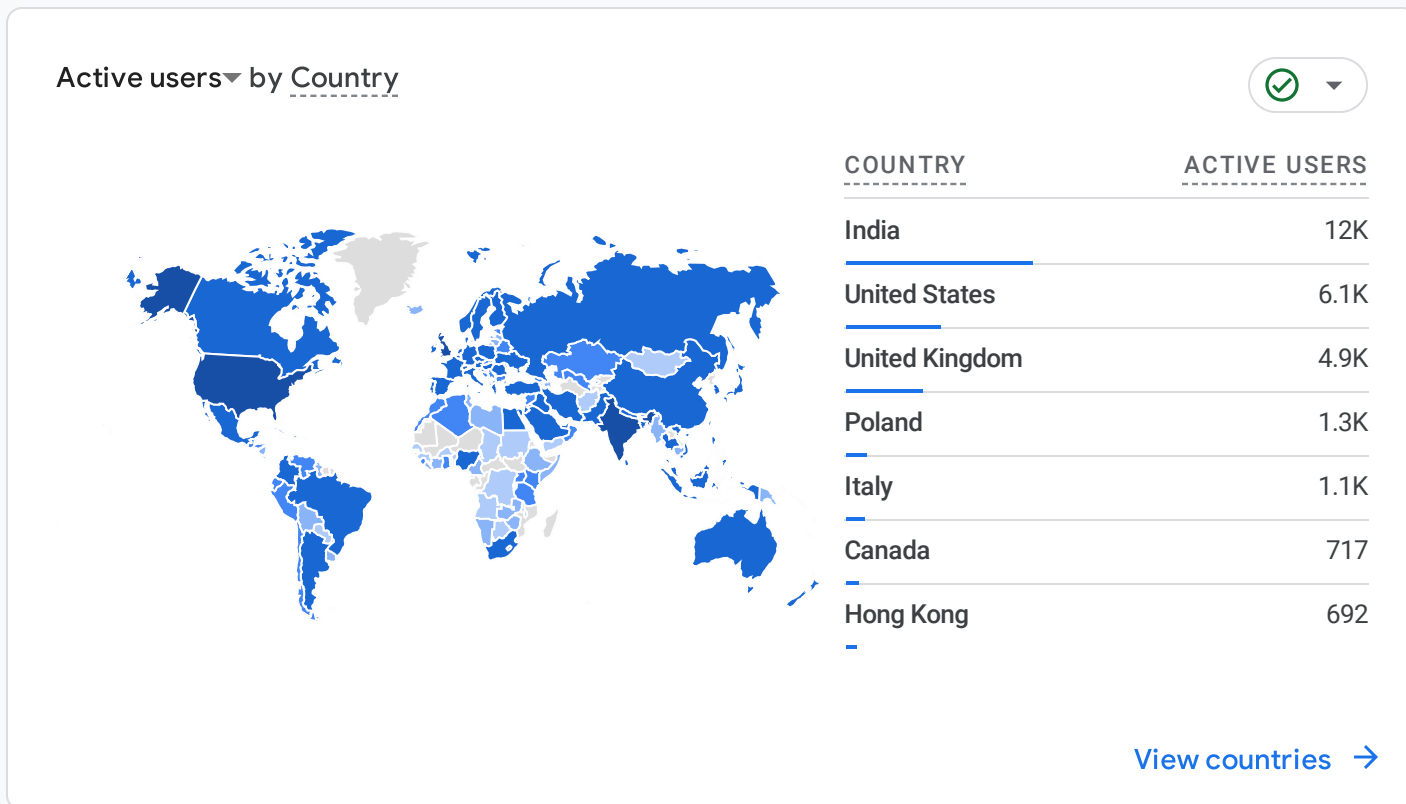

All Users [Add comparison](#)

Custom 1 Jan - 31 Dec 2024

Reports snapshot

WHERE DO YOUR NEW USERS COME FROM?

WHAT ARE YOUR TOP CAMPAIGNS?

HOW ARE ACTIVE USERS TRENDING?

HOW WELL DO YOU RETAIN YOUR USERS?

WHICH PAGES AND SCREENS GET THE MOST VIEWS?