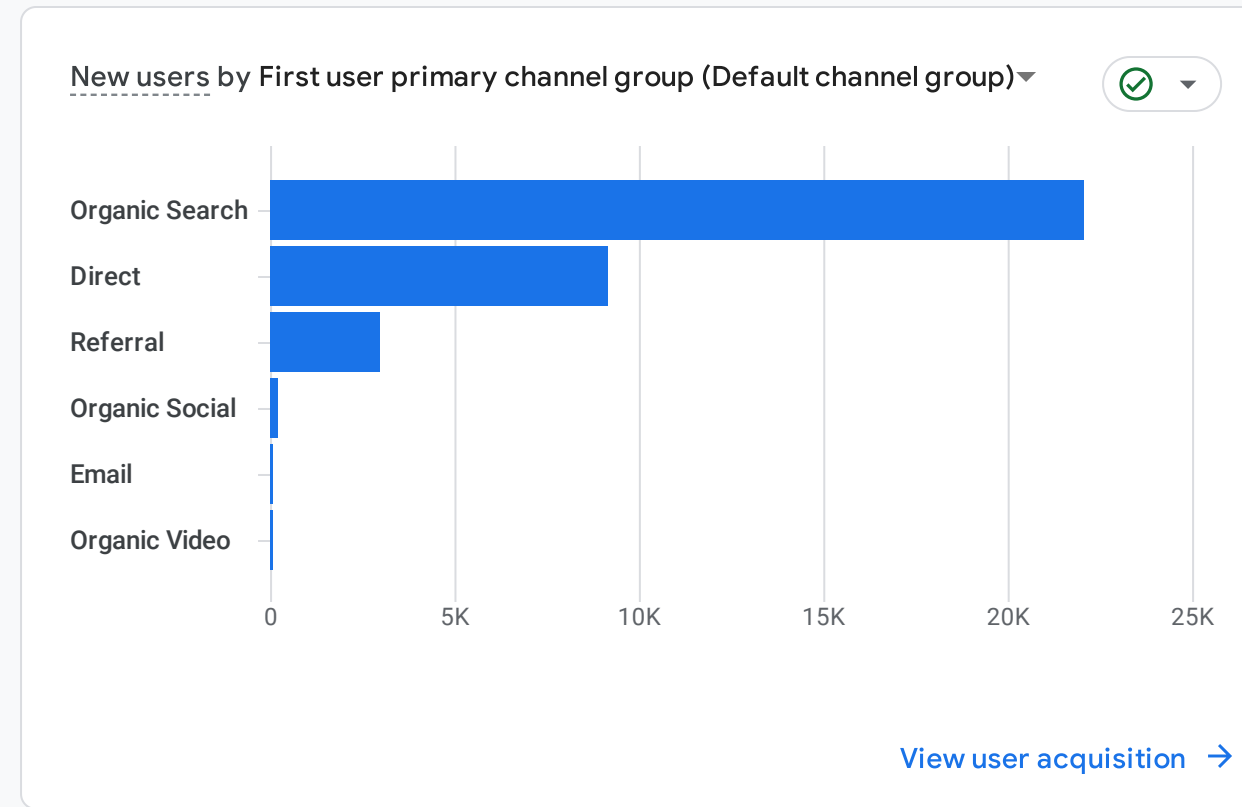

All Users [Add comparison](#)

Custom 1 Jan - 31 Dec 2024

Reports snapshot

WHERE DO YOUR NEW USERS COME FROM?

WHAT ARE YOUR TOP CAMPAIGNS?

HOW ARE ACTIVE USERS TRENDING?

HOW WELL DO YOU RETAIN YOUR USERS?

WHICH PAGES AND SCREENS GET THE MOST VIEWS?