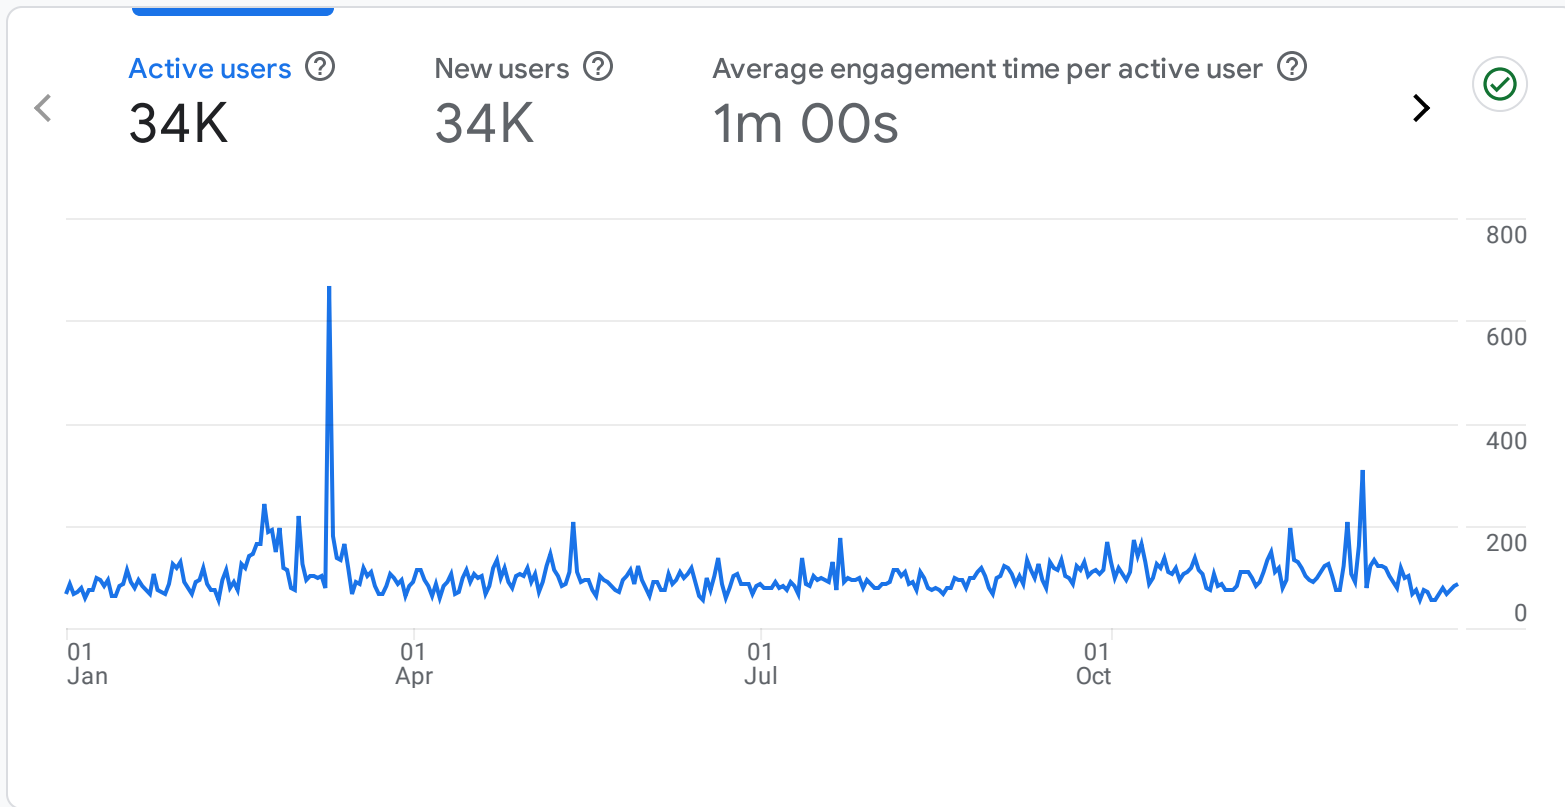

All Users [Add comparison](#)

Custom 1 Jan - 31 Dec 2024

Reports snapshot

WHERE DO YOUR NEW USERS COME FROM?

WHAT ARE YOUR TOP CAMPAIGNS?

HOW ARE ACTIVE USERS TRENDING?

HOW WELL DO YOU RETAIN YOUR USERS?

WHICH PAGES AND SCREENS GET THE MOST VIEWS?