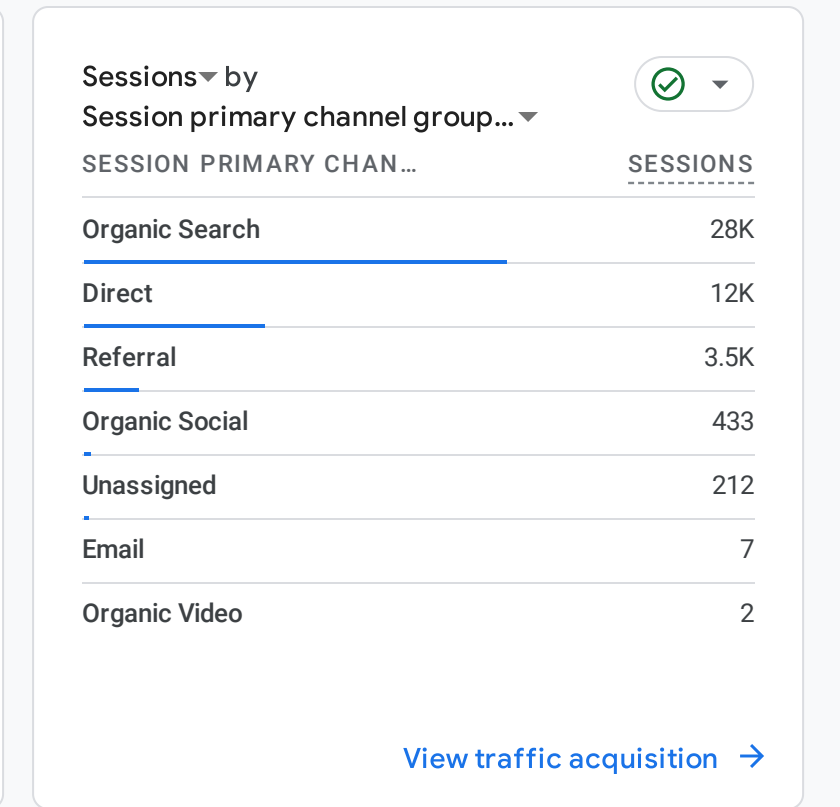

All Users [Add comparison](#)

Custom 1 Jan - 31 Dec 2024

Reports snapshot

WHERE DO YOUR NEW USERS COME FROM?

WHAT ARE YOUR TOP CAMPAIGNS?

HOW ARE ACTIVE USERS TRENDING?

HOW WELL DO YOU RETAIN YOUR USERS?

WHICH PAGES AND SCREENS GET THE MOST VIEWS?