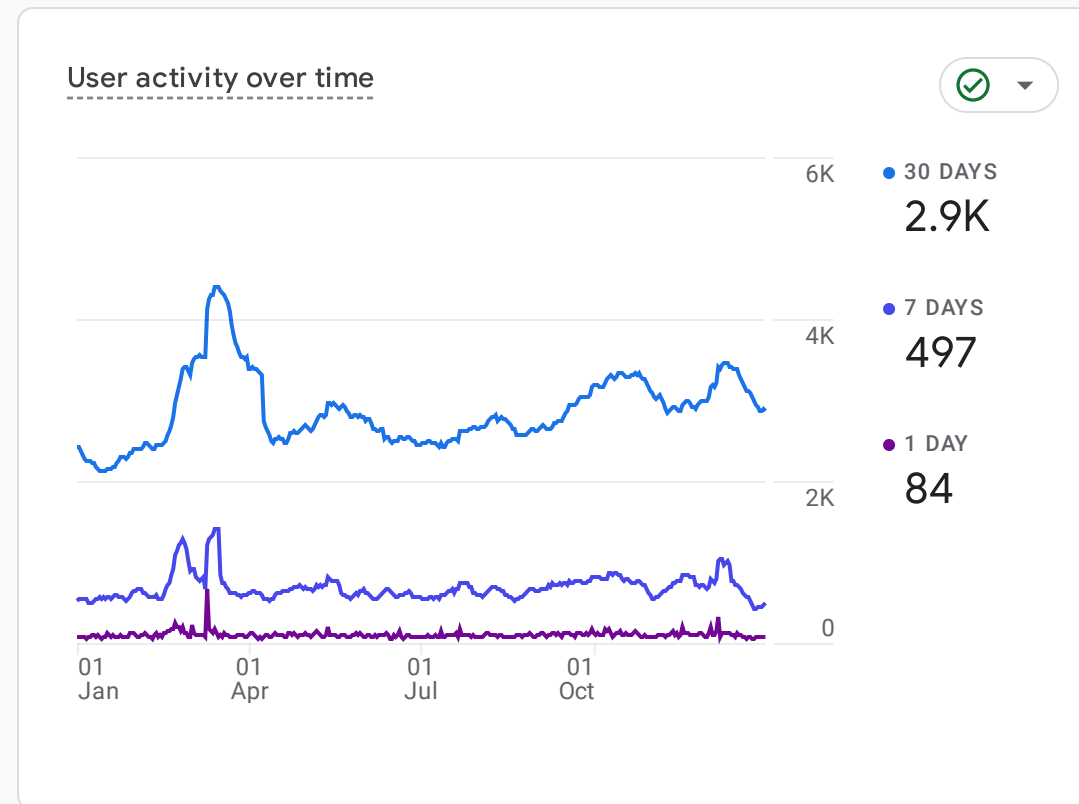

All Users [Add comparison](#)

Custom 1 Jan - 31 Dec 2024

Reports snapshot

WHERE DO YOUR NEW USERS COME FROM?

WHAT ARE YOUR TOP CAMPAIGNS?

HOW ARE ACTIVE USERS TRENDING?

HOW WELL DO YOU RETAIN YOUR USERS?

WHICH PAGES AND SCREENS GET THE MOST VIEWS?