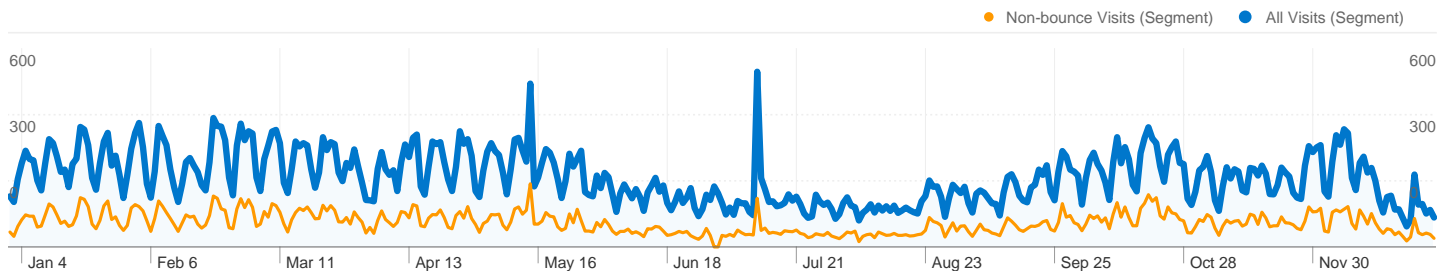

All traffic sources sent a total of 76,943 visits in the "All Visits" segment

All Visits 10.58% Direct Traffic
Non-bounce Visits 10.38%

All Visits 22.85% Referring Sites
Non-bounce Visits 22.65%

All Visits 66.57% Search Engines
Non-bounce Visits 66.97%

- **Search Engines**
  51,222.00 (66.57%)
- **Referring Sites**
  17,582.00 (22.85%)
- **Direct Traffic**
  8,139.00 (10.58%)

Top Traffic Sources

Sources	Visits	% visits
google (organic)		
All Visits	45,222	58.77%
Non-bounce Visits	15,772	20.50%
% of Total	34.88%	34.88%
(direct) ((none))		
All Visits	8,139	10.58%
Non-bounce Visits	2,771	3.60%
% of Total	34.05%	34.05%
it.wikipedia.org (referral)		
All Visits	3,395	4.41%
Non-bounce Visits	939	1.22%
% of Total	27.66%	27.66%
en.wikipedia.org (referral)		
All Visits	3,188	4.14%
Non-bounce Visits	1,082	1.41%
% of Total	33.94%	33.94%

Keywords	Visits	% visits
thomas gray		
All Visits	5,495	10.73%
Non-bounce Visits	3,168	6.18%
% of Total	57.65%	57.65%
elegy written in a country churchyard		
All Visits	3,967	7.74%
Non-bounce Visits	1,149	2.24%
% of Total	28.96%	28.96%
ode on a distant prospect of eton college		
All Visits	1,754	3.42%
Non-bounce Visits	521	1.02%
% of Total	29.70%	29.70%
gray's elegy written in a country courtyard		
All Visits	818	1.60%
Non-bounce Visits	204	0.40%
% of Total	24.94%	24.94%