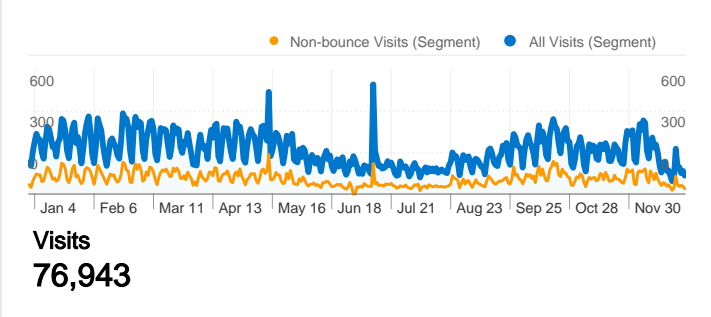

Visitors Overview