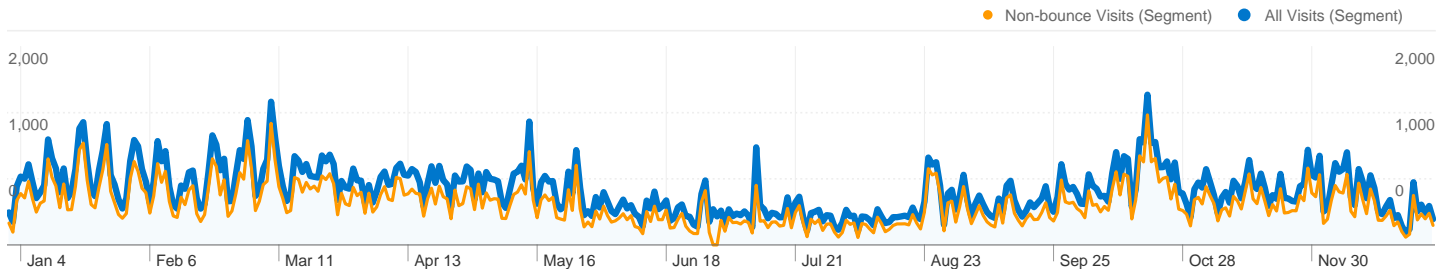

Pages on this site were viewed a total of 202,415 times in the "All Visits" segment

All Visits 202,415 Pageviews
Non-bounce Visits 151,865

All Visits 156,628 Unique Views
Non-bounce Visits 106,184

All Visits 65.19% Bounce Rate
Non-bounce Visits 0.00%

Top Content

Pages	Pageviews	% Pageviews
/cgi-bin/display.cgi?text=elcc		
All Visits	43,971	21.72%
Non-bounce Visits	22,547	11.14%
% of Total	51.28%	51.28%
/index.shtml		
All Visits	14,796	7.31%
Non-bounce Visits	11,334	5.60%
% of Total	76.60%	76.60%
/cgi-bin/display.cgi?text=odec		
All Visits	14,562	7.19%
Non-bounce Visits	7,512	3.71%
% of Total	51.59%	51.59%
/texts/poems.shtml		
All Visits	10,034	4.96%
Non-bounce Visits	9,536	4.71%
% of Total	95.04%	95.04%