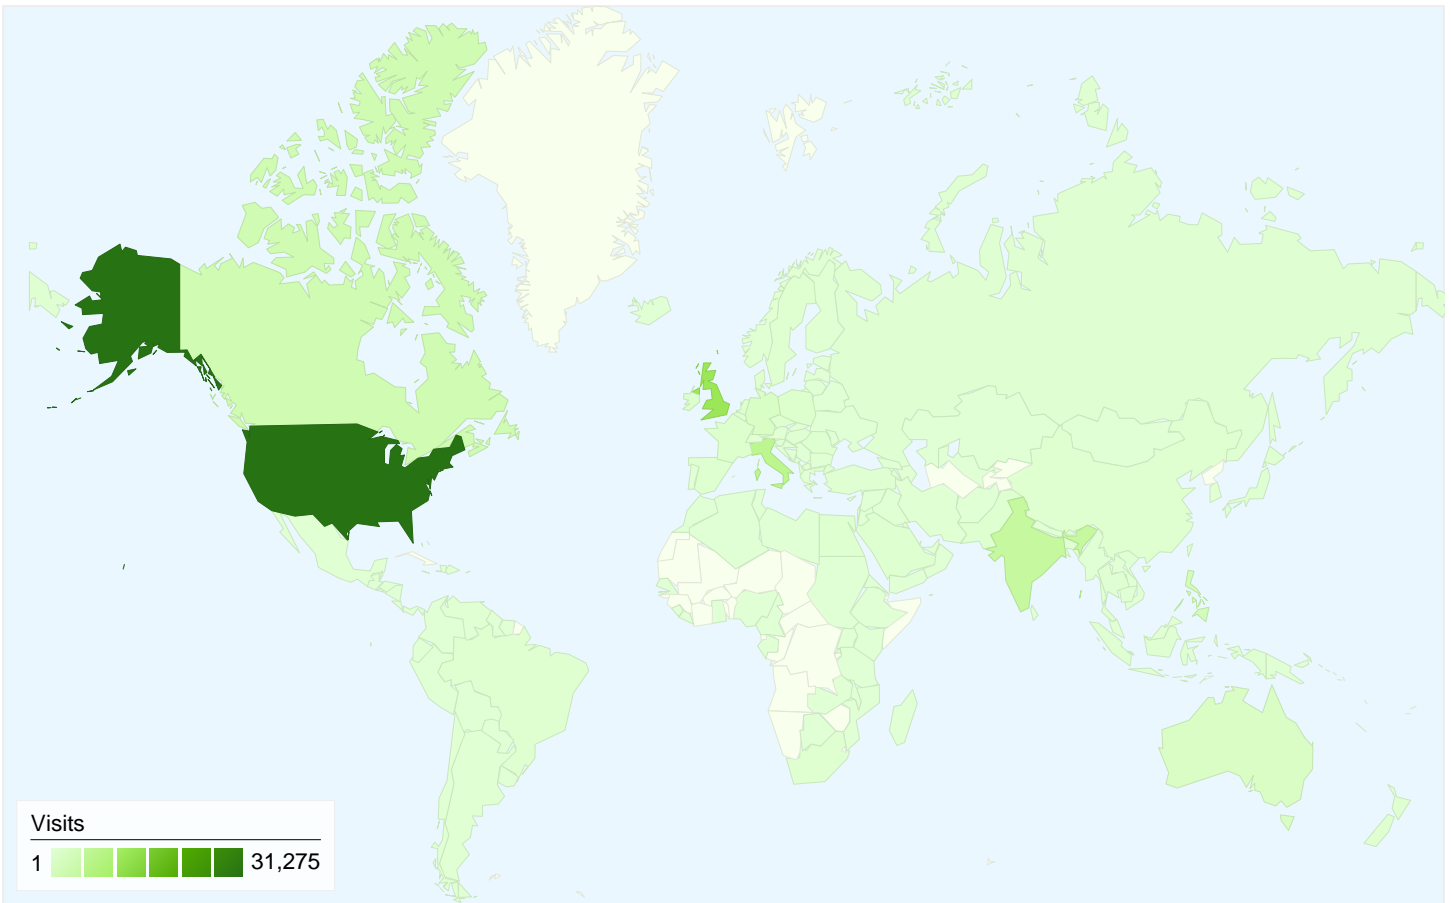

All traffic sources sent a total of 76,943 visits in the "All Visits" segment

All Visits 10.58% Direct Traffic
Non-bounce Visits 10.38%

All Visits 22.85% Referring Sites
Non-bounce Visits 22.65%

All Visits 66.57% Search Engines
Non-bounce Visits 66.97%

- **Search Engines**
51,222.00 (66.57%)
- **Referring Sites**
17,582.00 (22.85%)
- **Direct Traffic**
8,139.00 (10.58%)

Top Traffic Sources

Sources	Visits	% visits
google (organic)		
All Visits	45,222	58.77%
Non-bounce Visits	15,772	20.50%
% of Total	34.88%	34.88%
(direct) ((none))		
All Visits	8,139	10.58%
Non-bounce Visits	2,771	3.60%
% of Total	34.05%	34.05%
it.wikipedia.org (referral)		
All Visits	3,395	4.41%
Non-bounce Visits	939	1.22%
% of Total	27.66%	27.66%
en.wikipedia.org (referral)		
All Visits	3,188	4.14%
Non-bounce Visits	1,082	1.41%
% of Total	33.94%	33.94%

76,943 visits came from 166 countries/territories in the "All Visits" segment

Site Usage

Country/Territory	Visits	Pages/Visit	Avg. Time on Site	% New Visits	Bounce Rate
Visits 76,943 Non-bounce Visits: 26,688	Pages/Visit 2.63 Non-bounce Visits: 5.69	Avg. Time on Site 00:02:27 Non-bounce Visits: 00:07:03	% New Visits 81.30% Non-bounce Visits: 76.56%	Bounce Rate 65.19% Non-bounce Visits: 0.00%	
United States					
All Visits	31,275	2.41	00:02:19	82.58%	67.58%
Non-bounce Visits	10,108	5.34	00:07:09	78.63%	0.00%
% of Total	32.32%	121.91%	208.16%	-4.78%	-100.00%
United Kingdom					
All Visits	11,740	3.51	00:03:18	73.99%	59.14%
Non-bounce Visits	4,785	7.16	00:08:05	66.56%	0.00%
% of Total	40.76%	103.78%	145.08%	-10.03%	-100.00%
Italy					
All Visits	6,430	2.42	00:01:47	86.67%	66.07%