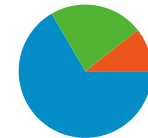

- **Search Engines**
  51,222.00 (66.57%)
- **Referring Sites**
  17,582.00 (22.85%)
- **Direct Traffic**
  8,139.00 (10.58%)

Top Traffic Sources

Sources	Visits	% visits
google (organic)		
All Visits	45,222	58.77%
Non-bounce Visits	15,772	20.50%
% of Total	34.88%	34.88%
(direct) ((none))		
All Visits	8,139	10.58%
Non-bounce Visits	2,771	3.60%
% of Total	34.05%	34.05%
it.wikipedia.org (referral)		
All Visits	3,395	4.41%
Non-bounce Visits	939	1.22%
% of Total	27.66%	27.66%
en.wikipedia.org (referral)		
All Visits	3,188	4.14%
Non-bounce Visits	1,082	1.41%
% of Total	33.94%	33.94%

Keywords	Visits	% visits
thomas gray		
All Visits	5,495	10.73%
Non-bounce Visits	3,168	6.18%
% of Total	57.65%	57.65%
elegy written in a country churchyard		
All Visits	3,967	7.74%
Non-bounce Visits	1,149	2.24%
% of Total	28.96%	28.96%
ode on a distant prospect of eton college		
All Visits	1,754	3.42%
Non-bounce Visits	521	1.02%
% of Total	29.70%	29.70%
gray's elegy written in a country courtyard		
All Visits	818	1.60%
Non-bounce Visits	204	0.40%
% of Total	24.94%	24.94%