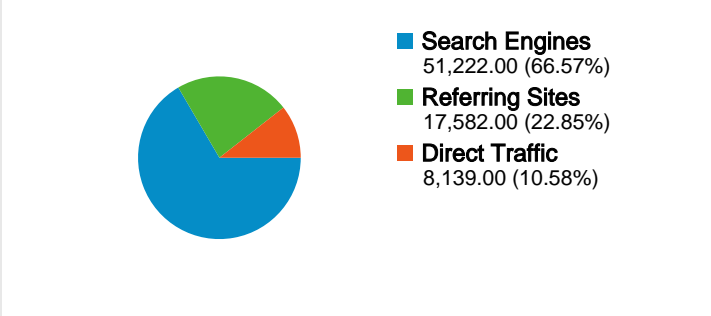

Site Usage

All Visits **76,943** Visits
 Non-bounce Visits **26,688**

All Visits **65.19%** Bounce Rate
 Non-bounce Visits **0.00%**

All Visits **202,415** Pageviews
 Non-bounce Visits **151,865**

All Visits **00:02:27** Avg. Time on Site
 Non-bounce Visits **00:07:03**

All Visits **2.63** Pages/Visit
 Non-bounce Visits **5.69**

All Visits **81.30%** % New Visits
 Non-bounce Visits **76.56%**

Visitors Overview

Traffic Sources Overview

Map Overlay

Content Overview		
Pages	Pageviews	% Pageviews
/cgi-bin/display.cgi?text=elcc		
All Visits	43,971	21.72%
Non-bounce Visits	22,547	11.14%
% of Total	51.28%	51.28%
/index.shtml		
All Visits	14,796	7.31%
Non-bounce Visits	11,334	5.60%
% of Total	76.60%	76.60%
/cgi-bin/display.cgi?text=odec		
All Visits	14,562	7.19%
Non-bounce Visits	7,512	3.71%
% of Total	51.59%	51.59%
/texts/poems.shtml		
All Visits	10,034	4.96%
Non-bounce Visits	9,536	4.71%
% of Total	95.04%	95.04%
/materials/bio.shtml		
All Visits	7,927	3.92%
Non-bounce Visits	5,310	2.62%
% of Total	66.99%	66.99%

76,943 visits came from 166 countries/territories in the "All Visits" segment

Site Usage

Country/Territory	Visits	Pages/Visit	Avg. Time on Site	% New Visits	Bounce Rate
Visits 76,943 Non-bounce Visits: 26,688	Pages/Visit 2.63 Non-bounce Visits: 5.69	Avg. Time on Site 00:02:27 Non-bounce Visits: 00:07:03	% New Visits 81.30% Non-bounce Visits: 76.56%	Bounce Rate 65.19% Non-bounce Visits: 0.00%	
United States					
All Visits	31,275	2.41	00:02:19	82.58%	67.58%
Non-bounce Visits	10,108	5.34	00:07:09	78.63%	0.00%
% of Total	32.32%	121.91%	208.16%	-4.78%	-100.00%
United Kingdom					
All Visits	11,740	3.51	00:03:18	73.99%	59.14%
Non-bounce Visits	4,785	7.16	00:08:05	66.56%	0.00%
% of Total	40.76%	103.78%	145.08%	-10.03%	-100.00%
Italy					
All Visits	6,430	2.42	00:01:47	86.67%	66.07%