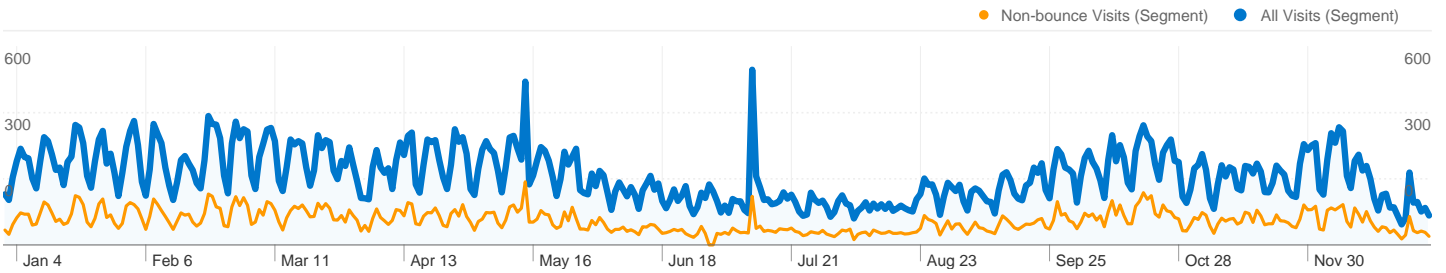

All Visits **2.63** Pages/Visit
 Non-bounce Visits **5.69**

All Visits **81.30%** % New Visits
 Non-bounce Visits **76.56%**

Visitors Overview

Traffic Sources Overview

Map Overlay

Content Overview		
Pages	Pageviews	% Pageviews
/cgi-bin/display.cgi?text=elcc		
All Visits	43,971	21.72%
Non-bounce Visits	22,547	11.14%
% of Total	51.28%	51.28%
/index.shtml		
All Visits	14,796	7.31%
Non-bounce Visits	11,334	5.60%
% of Total	76.60%	76.60%
/cgi-bin/display.cgi?text=odec		
All Visits	14,562	7.19%
Non-bounce Visits	7,512	3.71%
% of Total	51.59%	51.59%
/texts/poems.shtml		
All Visits	10,034	4.96%
Non-bounce Visits	9,536	4.71%
% of Total	95.04%	95.04%
/materials/bio.shtml		
All Visits	7,927	3.92%
Non-bounce Visits	5,310	2.62%
% of Total	66.99%	66.99%

76,943 visits came from 166 countries/territories in the "All Visits" segment

Site Usage

Country/Territory	Visits	Pages/Visit	Avg. Time on Site	% New Visits	Bounce Rate
Visits 76,943 Non-bounce Visits: 26,688	Pages/Visit 2.63 Non-bounce Visits: 5.69	Avg. Time on Site 00:02:27 Non-bounce Visits: 00:07:03	% New Visits 81.30% Non-bounce Visits: 76.56%	Bounce Rate 65.19% Non-bounce Visits: 0.00%	
United States					
All Visits	31,275	2.41	00:02:19	82.58%	67.58%
Non-bounce Visits	10,108	5.34	00:07:09	78.63%	0.00%
% of Total	32.32%	121.91%	208.16%	-4.78%	-100.00%
United Kingdom					
All Visits	11,740	3.51	00:03:18	73.99%	59.14%
Non-bounce Visits	4,785	7.16	00:08:05	66.56%	0.00%
% of Total	40.76%	103.78%	145.08%	-10.03%	-100.00%
Italy					
All Visits	6,430	2.42	00:01:47	86.67%	66.07%

1 - 10 of 166

Pages on this site were viewed a total of 202,415 times in the "All Visits" segment

All Visits 202,415 Pageviews
Non-bounce Visits 151,865

All Visits 156,628 Unique Views
Non-bounce Visits 106,184